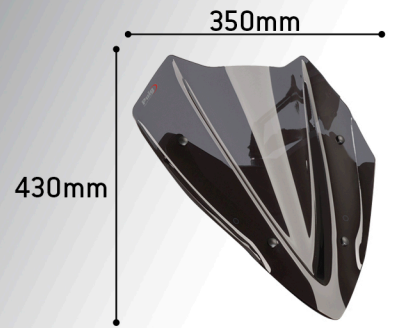

# YAMAHA X-MAX 300 17' - V-Tech Line Sport

**Puig**  
Hi-Tech Parts

Max. protection -170mm [-6,69 in]

9474F

9474H

OEM